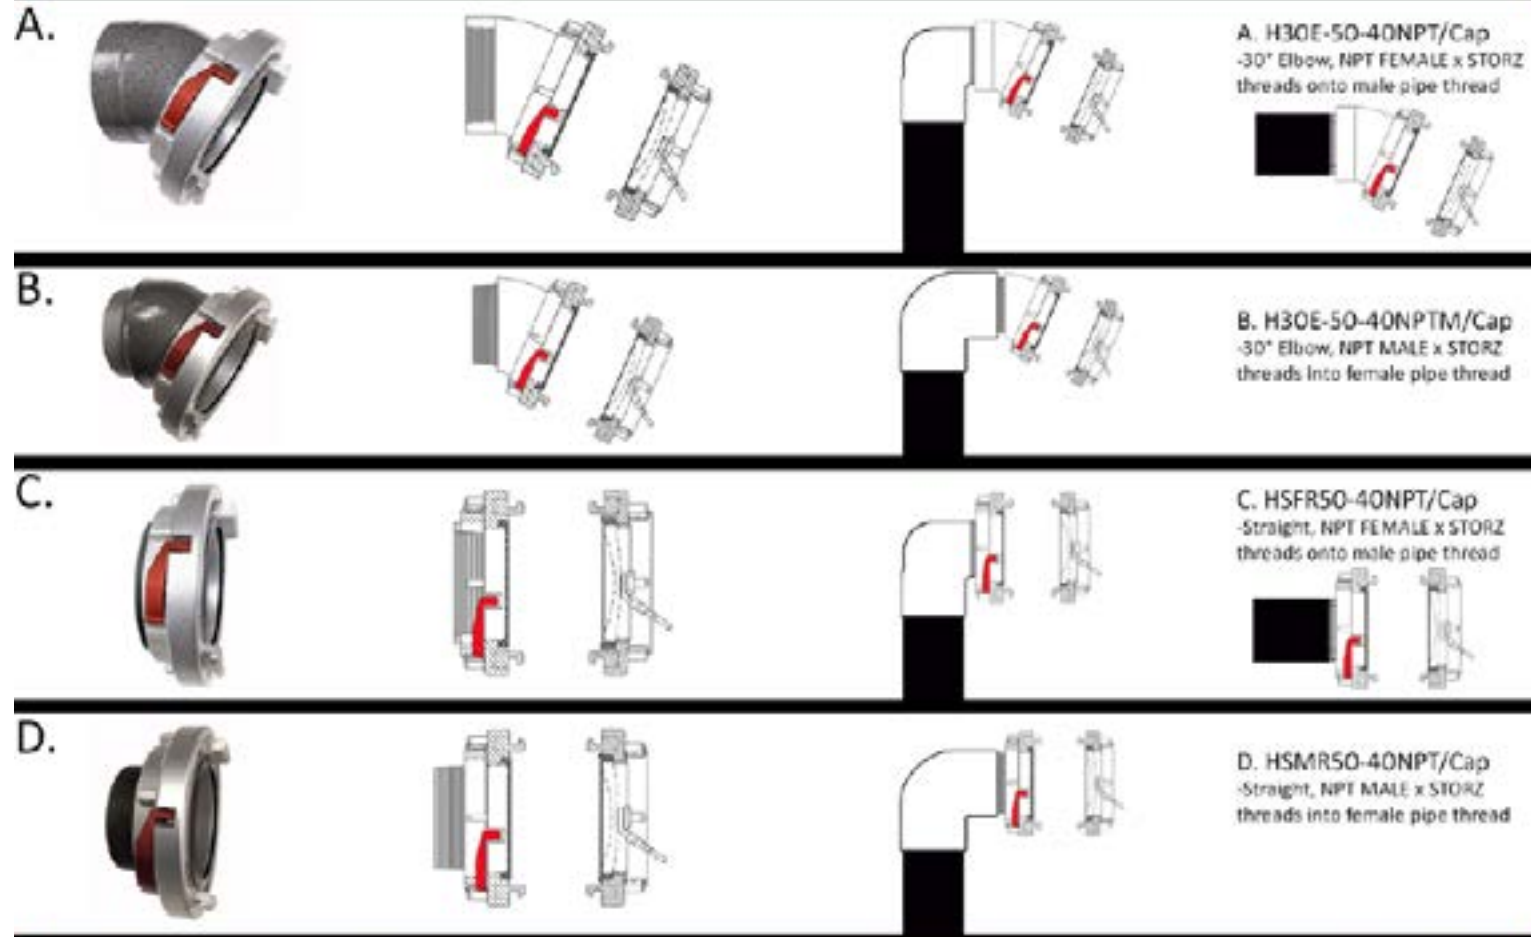

Harrington, Inc. Your Sprinkler Storz Headquarters

Harrington
STORZ CONNECT

2630 West 21st Street, Erie, PA 16506 • 800.553.0078
info@harrinc.com • hydrantstorz.com

H30E - 30° Elbow Adapters

Short 30° elbow which includes a field adjustable pressure relief valve (75-250 PSI) and air bleeder. Hard coat anodizing to Military Specification, Type 3. All female swivels utilize stainless steel bearing or aluminum roller bearings, no plastic. Powder coated for corrosion resistance and protection

Small Threaded Elbow Adapters - Anodized	H30E	List
H30E-15NHM-15NH	30° Elbow 1.5" NH male x 1.5" NH female swivel	$270.00
H30E-25NHM-25NH	30° Elbow 2.5" NH male x 2.5" NH female swivel	$155.00
H30E-25NHFS-25NHFS	30° Elbow 2.5" NH female swivel x 2.5" NH female swivel	$270.00
H30E-25NHM-30NH	30° Elbow 2.5" NH male x 3" NH female swivel	$350.00
H30E-25NHM-30NPSH	30° Elbow 2.5" NH male x 3" NPSH female swivel	$350.00
H30E-30NHM-25NH	30° Elbow 3" NH male x 2.5" NH female swivel	$245.00
H30E-30NHM-30NH	30° Elbow 3" NH male x 3" NH female swivel	$365.00
H30E-30NHFS-30NHFS	30° Elbow 3" NH female swivel x 3" NH female swivel	$490.00
H30E-35NHM-35NH	30° Elbow 3.5" NH male x 3.5" NH female swivel	$440.00

H30E - 30° Storz x Female Swivel Rocker Lug

Short 30° elbow adapter; hard anodized and powder coated for corrosion resistance and protection

Elbow 30° - Storz x Female RL	H30E-RL	List
H30E-25-25NH	30° Elbow 2.5" Storz x 2.5" NH female swivel rocker lug	$195.00
H30E-25-25NPSH	30° Elbow 2.5" Storz x 2.5" NPSH female swivel rocker lug	$195.00
H30E-25-25NHM	30° Elbow 2.5" Storz x 2.5" NH male	$195.00
H30E-25-30NH	30° Elbow 2.5" Storz x 3" NH female swivel rocker lug	$290.00
H30E-25-30NPSH	30° Elbow 2.5" Storz x 3" NPSH female swivel rocker lug	$290.00
H30E-30-25NH	30° Elbow 3" Storz x 2.5" NH female swivel rocker lug	$185.00
H30E-30-25NPSH	30° Elbow 3" Storz x 2.5" NPSH female swivel rocker lug	$185.00
H30E-30-30NH	30° Elbow 3" Storz x 3" NH female swivel rocker lug	$320.00
H30E-30-30NPSH	30° Elbow 3" Storz x 3" NPSH female swivel rocker lug	$320.00
H30E-40-25NH	30° Elbow 4" Storz lock x 2.5" NH female swivel rocker lug	$510.00
H30E-40-25NHM	30° Elbow 4" Storz lock x 2.5" NH male	$460.00
H30E-40-25NPSH	30° Elbow 4" Storz lock x 2.5" NPSH female swivel rocker lug	$510.00
H30E-40-30NH	30° Elbow 4" Storz lock x 3" NH female swivel rocker lug	$565.00
H30E-40-30NPT	30° Elbow 4" Storz lock x 3" NPT female rigid	$455.00
H30E-40-30NHM	30° Elbow 4" Storz lock x 3" NH male	$450.00
H30E-40-35NH	30° Elbow 4" Storz lock x 3.5" NH female swivel rocker lug	$545.00
H30E-40-40NH	30° Elbow 4" Storz lock x 4" NH female swivel rocker lug	$500.00
H30E-40-40NH/Cap	30° Elbow 4" Storz lock with Cap/cable x 4" NH female swivel rocker lug	$650.00
H30E-40-40NPSH	30° Elbow 4" Storz lock x 4" NPSH female swivel rocker lug	$500.00
H30E-40-40NPSH/Cap	30° Elbow 4" Storz lock with Cap/cable x 4" NPSH female swivel rocker lug	$650.00