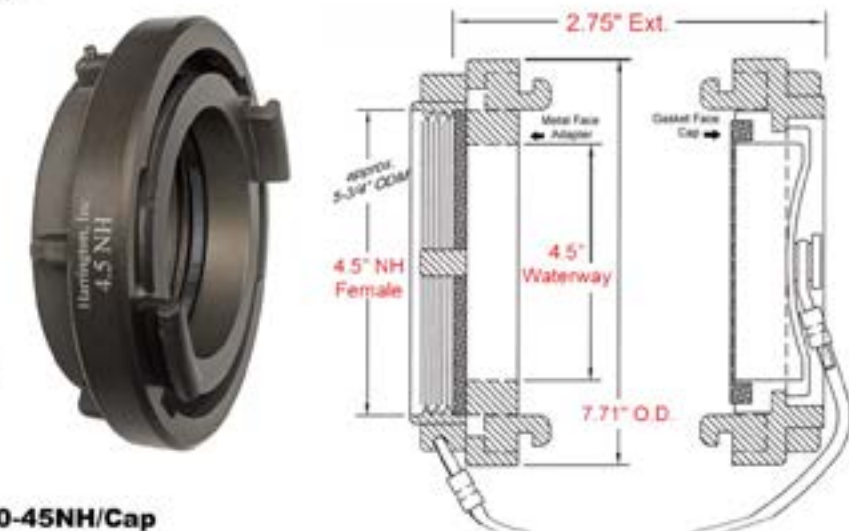

HPHA50-45NH/Cap

5" Storz Hydrant Adapter: 5 x 4½" NH Female
w/(2) setscrews, Storz Cap and SS Cable

Date: 01/01/23 Weight: 7 lbs. Specification / Data Sheet

Not to scale NFPA 1963 COMPLIANT HPHA