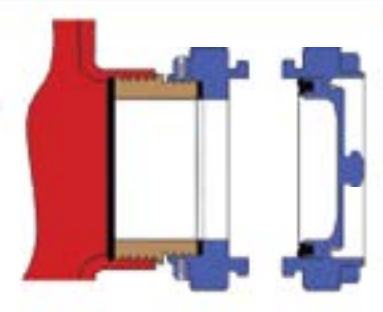

HPHA™ Storz Permanent Hydrant Adapters with Cap

- NEW Reflective Cable to help find hydrants
- Standardize your Connections
- No Adapters
- Quick Quarter Turn
- Connect LDH Direct to Hydrant
- Reduce Connection Time
- Vandal Resistant
- Converts in Minutes
- Stainless Steel Set Screws
- Permanently affixed
- Completely Anodized to Military Specifications
- Thousands in Service
- Proudly Made in the USA

MAKE THE RIGHT CONNECTION!
Harrington, Inc.

2630 West 21st Street, Erie, PA 16506 • 800.553.0078 • harrinc.com • info@harrinc.com • hydrantstorz.com