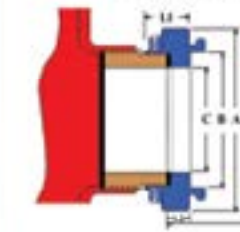

HHST-50 - Hydrant Storz Tool 5"

Hydrant Storz Tool	List
HHST-50	5" Hydrant Integral Storz Tool \$750.00

HFE 45° Flushing Elbow

HFE - Flushing Elbow	List
HFE-25NHLH	45° Elbow x 2.5" NH Female Swivel Long Handle \$250.00

Harrington

STORZ CONNECT

Reflective Cable

HPHA™ Harrington Permanent Hydrant Adapter™ Storz Metal Face ADAPTER with Cap/Cable for existing Hydrants

HPHA™ Dimensions

Nominal Dimensions (in inches)

Storz Adapter	A	B	C	D	E	L
4" Storz x 4" F	6.14	4.53	3.54	2.65	1.99	1.15
4" Storz x 4.5" F	6.01	4.53	3.54	2.65	2.04	1.13
5" Storz x 4" F	7.71	5.84	4.00	2.75	2.07	1.18
5" Storz x 4.5" F	7.71	5.84	4.54	2.75	2.04	1.18