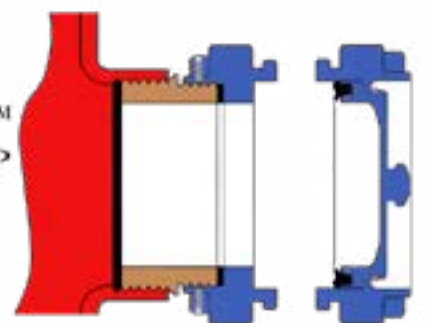

SPECIFY HARRINGTON HYDRANT STORZ.
MAKE THE RIGHT CONNECTION!