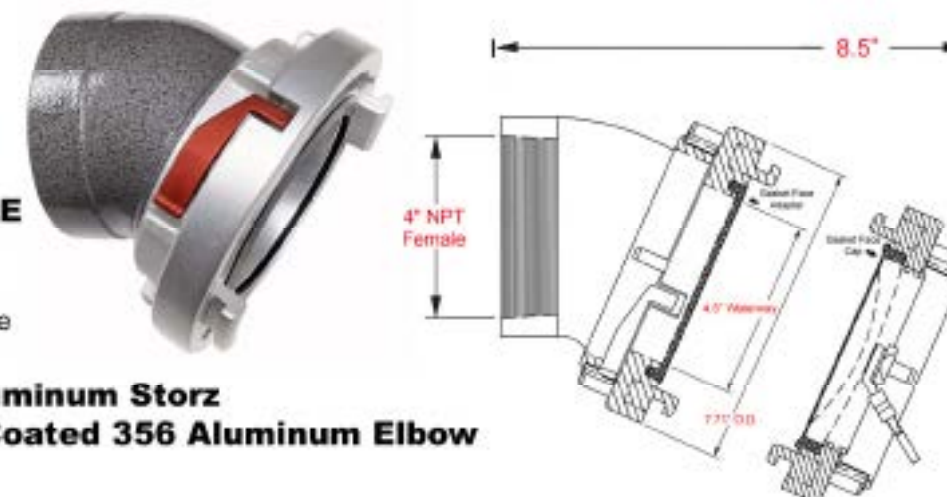

Specify HARRINGTON STORZ: H30E-50-40NPT/Cap

2630 West 21st Street
Erie, PA 16506

ph. 800-553-0078
info@harrinc.com

H30E-50-40NPT/Cap		
Elbow 30°, 4" NPT Female x 5" Storz with Storz Cap attached with stainless steel aircraft cable		
Date: 01/01/23	Weight: 9 lbs.	Specification / Data Sheet
Not to scale	NFPA 1963 COMPLIANT	30° NPT