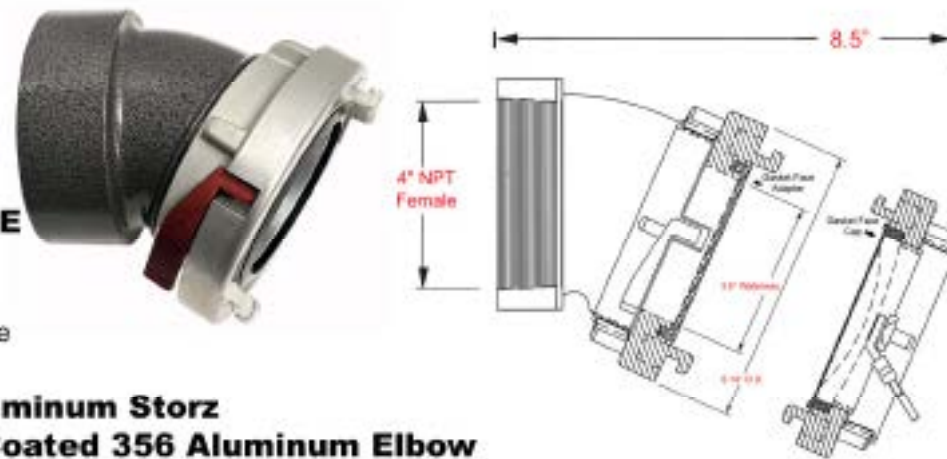

Specify HARRINGTON STORZ: H30E-40-40NPT/Cap

2630 West 21st Street
Erie, PA 16506

ph. 800-553-0078
info@harrinc.com

H30E-40-40NPT/Cap		
Elbow 30°, 4" NPT Female x 4" Storz with Storz Cap attached with stainless steel aircraft cable		
Date: 01/01/23	Weight: 7 lbs.	Specification / Data Sheet
Not to scale	NFPA 1963 COMPLIANT	30° NPT