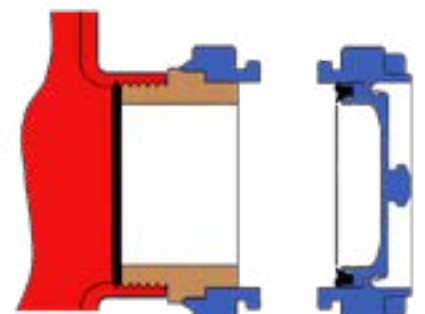

1/4 Turn, Cap Off...

1/4 Turn, Hose On

HIHS™ BUILT-IN: Harrington Integral Hydrant Storz™

For new hydrants, this nozzle is built into the hydrant in place of the threaded nozzle. The HIHS is a patented product created by Harrington, Inc. to enable hydrant manufacturers to equip their hydrants with Storz, while maintaining the HPHA standards that were developed decades ago. Storz wrench required to remove the cap.