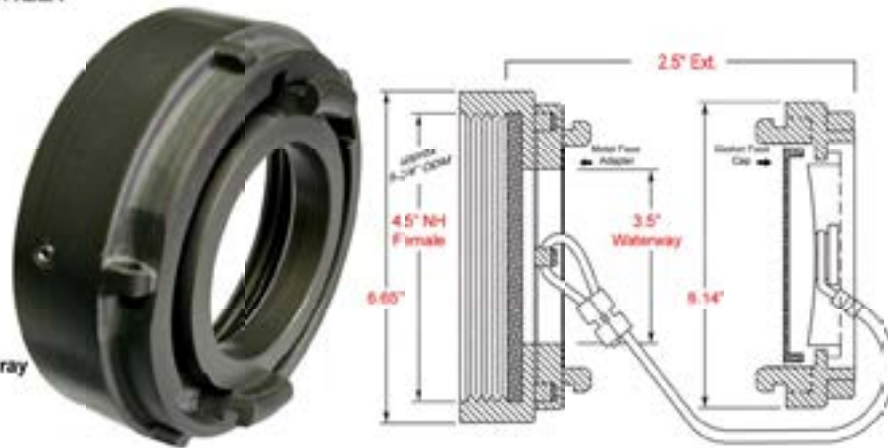

4" Storz Hydrant Adapter: 4 x 4½" NH Female
w/(2) setscrews, Storz Cap and SS Cable

Date: 01/01/23 Weight: 5 lbs. Specification / Data Sheet

Net to scale NFPA 1963 COMPLIANT HPHA

Harrington STORZ CONNECT