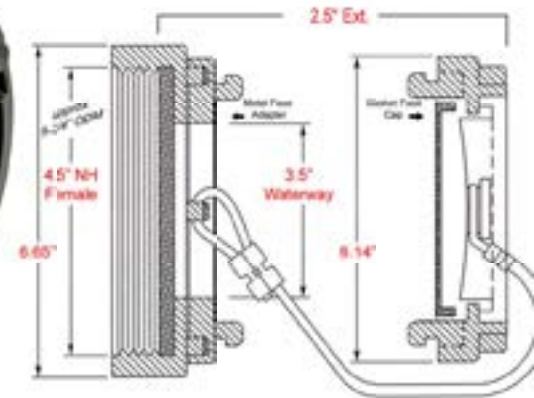

- Hard Anodized to Mil-A-8625f, Type 3, Dark Gray
- 250 psi working pressure
- MADE IN USA

Specify HARRINGTON STORZ: HPHA40-45NH/Cap

Harrington STORZ CONNECT
2630 West 21st Street
Erie, PA 16506
ph. 800-553-0078
info@harrinc.com

HPHA40-45NH/Cap

4" Storz Hydrant Adapter: 4 x 4 1/2" NH Female w/(2) setscrews, Storz Cap and SS Cable

Date: 01/01/23	Weight: 5 lbs.	Specification / Data Sheet
Net to scale	NFPA 1963 COMPLIANT	HPHA