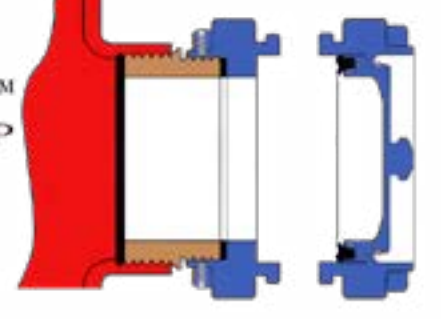

SPECIFY HARRINGTON HYDRANT STORZ. MAKE THE RIGHT CONNECTION!