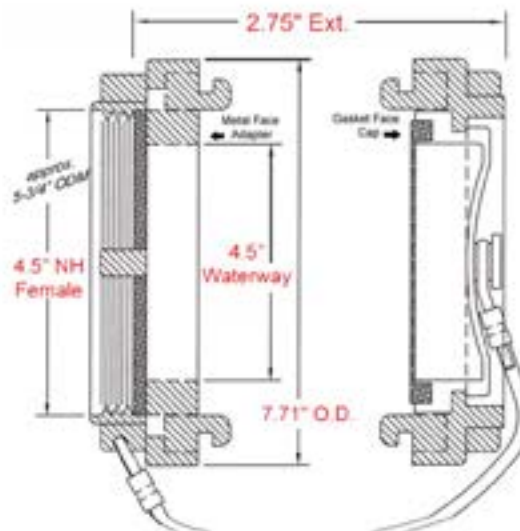

Harrington STORZ CONNECT

Fire Hydrant Conversion

HPHA™ *THREAD-ON* STORZ SPECIFICATION

The Storz Adapter is threaded onto the male hydrant nozzle and permanently secured with 2 SETSCREWS. The Storz cap is secured to the adapter with STAINLESS STEEL REFLECTIVE AIRCRAFT CABLE for night visibility. FOR SECURITY, the cap is resistant to removal by unauthorized personnel. Cap removal requires a Storz wrench. This is a Harrington feature called "HIGH TORQUE CAP REMOVAL".

Harrington maintains the integrity of fire hydrant adaptation from decades of experience.
Improving America's Emergency Response Connections.
American Innovation. American Made.

HPHA50-45NH/Cap - 5" Storz x 4.5" NH Female

HARRINGTON STORZ SPECIFICATION SHEET

HPHA50-45NH/Cap

1. Forged 6061-T6 Aluminum
2. 5" Storz x 4½" NH Female
   - Adapter with Metal Face Seal
   - (2) Stainless Steel Setscrews
   - Laser etched
   - 5" Storz Cap with Stainless Steel Reflective Aircraft Cable
   - Hard Anodized to Mil-A-8625f, Type 3, Dark Gray
   - 250 psi working pressure

- MADE IN USA

Specify HARRINGTON STORZ: HPHA50-45NH/Cap

2630 West 21st Street
Erie, PA 16506

ph. 800-553-0078
info@harrinc.com

HPHA50-45NH/Cap

5" Storz Hydrant Adapter: 5 x 4½" NH Female w/(2) setscrews, Storz Cap and SS Cable

Date: 01/01/23	Weight: 7 lbs.	Specification / Data Sheet
Not to scale	NFPA 1963 COMPLIANT	HPHA

HARRINGTON STORZ SPECIFICATION SHEET

H30E-40-40NPT/Cap

All Aluminum

- 30° ELBOW, 4" NPT FEMALE
- 4" STORZ with Storz-Lok
- 4" STORZ CAP attached with SS Aircraft Cable

- Hard Anodized 6061-T6 Aluminum Storz
- Hard Anodized & Powder Coated 356 Aluminum Elbow
- 250 psi working pressure

Specify HARRINGTON STORZ: H30E-40-40NPT/Cap

2630 West 21st Street
Erie, PA 16506

ph. 800-553-0078
info@harrinc.com