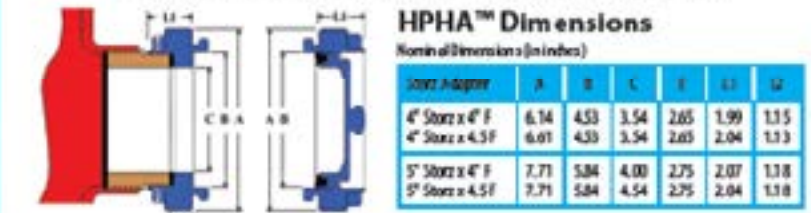

HPHA™ Harrington Permanent Hydrant Adapter™ Storz Metal Face ADAPTER with Cap/Cable for existing Hydrants

HPHA™ Dimensions

Nominal Dimensions (in inches)

Storz Adapter	A	B	C	D	E	F	G	H	I	J
4" Storz x 4" F	6.14	4.53	3.54	2.65	1.99	1.15				
4" Storz x 4.5" F	6.01	4.53	3.54	2.65	2.04	1.13				
5" Storz x 4" F	7.71	5.84	4.00	2.75	2.07	1.18				
5" Storz x 4.5" F	7.71	5.84	4.54	2.75	2.04	1.18				

Nominal Dimensions (in inches)

Storz Cap	A	B	C
4" Storz	6.14	4.53	1.44
5" Storz	7.71	5.84	1.63

HPHA™ only requires the removal of the threaded cap for installation

HPHA™ THREAD-ON: Harrington Permanent Hydrant Adapter™

For retro-fitting existing hydrant threads, this adapter is threaded onto the steamer nozzle and secured permanently with set screws. The cap will not come off at the hands of vandals. Wrench required.