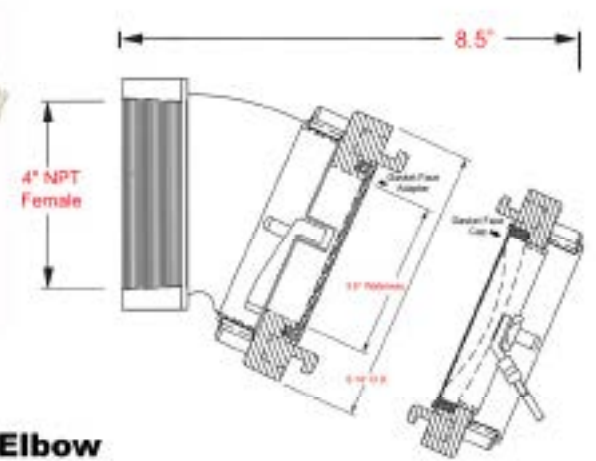

H30E-40-40NPT/Cap

Elbow 30°, 4" NPT Female x 4" Storz with Storz Cap attached with stainless steel aircraft cable

Date: 01/01/23	Weight: 7 lbs.	Specification / Data Sheet
Not to scale	NFPA 1963 COMPLIANT	30° NPT

HARRINGTON STORZ SPECIFICATION SHEET

H30E-50-40NPT/Cap

All Aluminum

- 30° ELBOW, 4" NPT FEMALE
- 5" STORZ with Storz-Lok
- 5" STORZ CAP attached with SS Aircraft Cable

- Hard Anodized 6061-T6 Aluminum Storz
- Hard Anodized & Powder Coated 356 Aluminum Elbow
- 250 psi working pressure

Specify HARRINGTON STORZ: H30E-50-40NPT/Cap

2630 West 21st Street
Erie, PA 16506

ph. 800-553-0078
info@harrinc.com