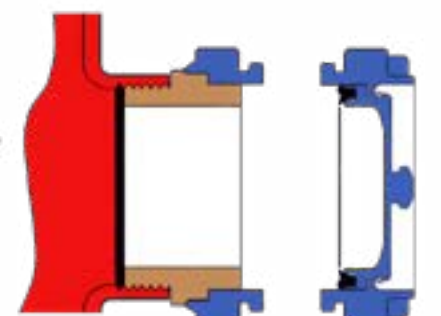

High-torque cap removal prevents unauthorized entry.

HPHA™ THREAD-ON: Harrington Permanent Hydrant Adapter™

For retro fitting existing hydrant threads, this adapter is threaded onto the steamer nozzle and secured permanently with two setscrews. The cap will not come off at the hands of vandals. Wrench required.

HPHA™ requires only the removal of the threaded cap for installation.