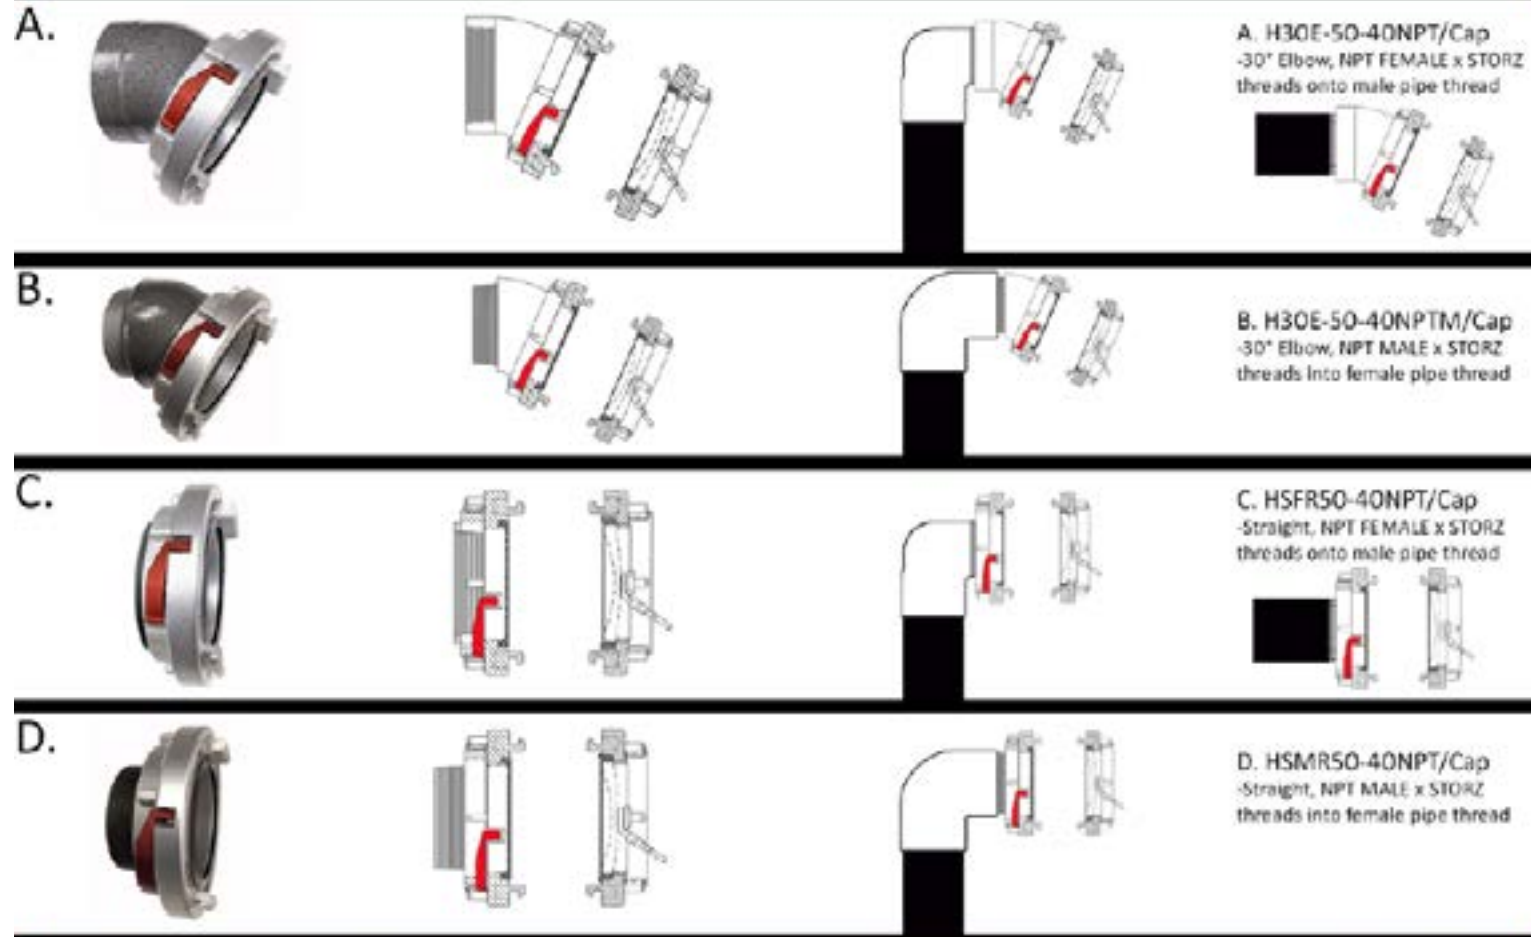

Harrington, Inc. Your Sprinkler Storz Headquarters

2630 West 21st Street, Erie, PA 16506 • 800.553.0078
info@harrinc.com • hydrantstorz.com

H30E - 30° Elbow Adapters

Short 30° elbow which includes a field adjustable pressure relief valve (75-250 PSI) and air bleeder. Hard coat anodizing to Military Specification, Type 3. All female swivels utilize stainless steel ball bearing or aluminum roller bearings, no plastic. Powder coated for corrosion resistance and protection

Small Threaded Elbow Adapters - Anodized	H30E	List
H30E-15NHM-15NH	Elbow 30° 1.5" NH female swivel rocker lug x 1.5" NH male	$269.00
H30E-25NHM-25NH	Elbow 30° 2.5" NH female swivel rocker lug x 2.5" NH male	$154.00
H30E-25NHFS-25NHFS	Elbow 30° 2.5" NH female swivel rocker lug x 2.5" NH female swivel	$258.00
H30E-25NHM-30NH	Elbow 30° 3" NH female swivel rocker lug x 2.5" NH male	$347.00
H30E-25NHM-30NPSH	Elbow 30° 3" NPSH female swivel rocker lug x 2.5" NH male	$347.00
H30E-30NHM-25NH	Elbow 30° 2.5" NH female swivel rocker lug x 3" NH male	$241.00
H30E-30NHM-30NH	Elbow 30° 3" NH female swivel rocker lug x 3" NH male	$363.00
H30E-30NHFS-30NHFS	Elbow 30° 3" NH female swivel rocker lug x 3" NH female swivel	$487.00
H30E-35NHM-35NH	Elbow 30° 3.5" NH female swivel rocker lug x 3.5" NH male	$432.00

H30E - 30° Storz x Female Swivel Rocker Lug

Short 30° elbow adapter; hard anodized and powder coated for corrosion resistance and protection

Elbow 30° - Storz x Female RL	H30E-RL	List
H30E-25-25NH	30° Elbow 2.5" Storz x 2.5" NH female swivel rocker lug	$193.00
H30E-25-25NPSH	30° Elbow 2.5" Storz x 2.5" NPSH female swivel rocker lug	$193.00
H30E-25-25NHM	30° Elbow 2.5" Storz x 2.5" NH male	$193.00
H30E-25-30NH	30° Elbow 2.5" Storz x 3" NH female swivel rocker lug	$287.00
H30E-25-30NPSH	30° Elbow 2.5" Storz x 3" NPSH female swivel rocker lug	$287.00
H30E-30-25NH	30° Elbow 3" Storz x 2.5" NH female swivel rocker lug	$183.00
H30E-30-25NPSH	30° Elbow 3" Storz x 2.5" NPSH female swivel rocker lug	$183.00
H30E-30-30NH	30° Elbow 3" Storz x 3" NH female swivel rocker lug	$316.00
H30E-30-30NPSH	30° Elbow 3" Storz x 3" NPSH female swivel rocker lug	$316.00
H30E-40-25NH	30° Elbow 4" Storz lock x 2.5" NH female swivel rocker lug	$412.00
H30E-40-25NHM	30° Elbow 4" Storz lock x 2.5" NH male	$442.00
H30E-40-25NPSH	30° Elbow 4" Storz lock x 2.5" NPSH female swivel rocker lug	$412.00
H30E-40-30NH	30° Elbow 4" Storz lock x 3" NH female swivel rocker lug	$562.00
H30E-40-30NPT	30° Elbow 4" Storz lock x 3" NPT female rigid	$440.00
H30E-40-30NHM	30° Elbow 4" Storz lock x 3" NH male	$448.00
H30E-40-35NH	30° Elbow 4" Storz lock x 3.5" NH female swivel rocker lug	$533.00
H30E-40-40NH	30° Elbow 4" Storz lock x 4" NH female swivel rocker lug	$500.00
H30E-40-40NH/Cap	30° Elbow 4" Storz lock with Cap/cable x 4" NH female swivel rocker lug	$646.00
H30E-40-40NPSH	30° Elbow 4" Storz lock x 4" NPSH female swivel rocker lug	$500.00
H30E-40-40NPSH/Cap	30° Elbow 4" Storz lock with Cap/cable x 4" NPSH female swivel rocker lug	$646.00