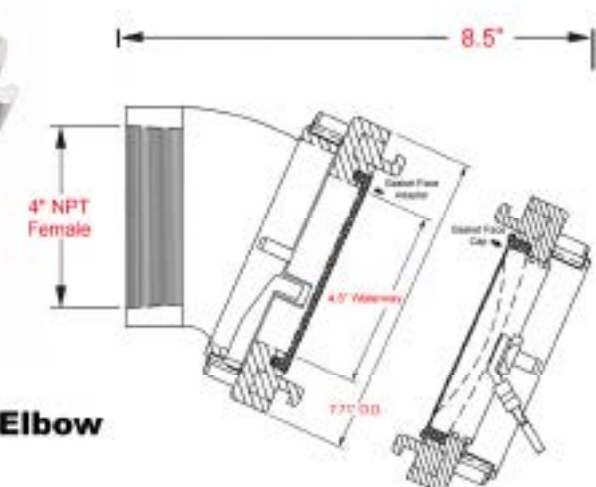

H30E-50-40NPT/Cap

Elbow 30°, 4" NPT Female x 5" Storz with Storz Cap attached with stainless steel aircraft cable

Date: 01/01/23	Weight: 9 lbs.	Specification / Data Sheet
Not to scale	NFPA 1963 COMPLIANT	30° NPT