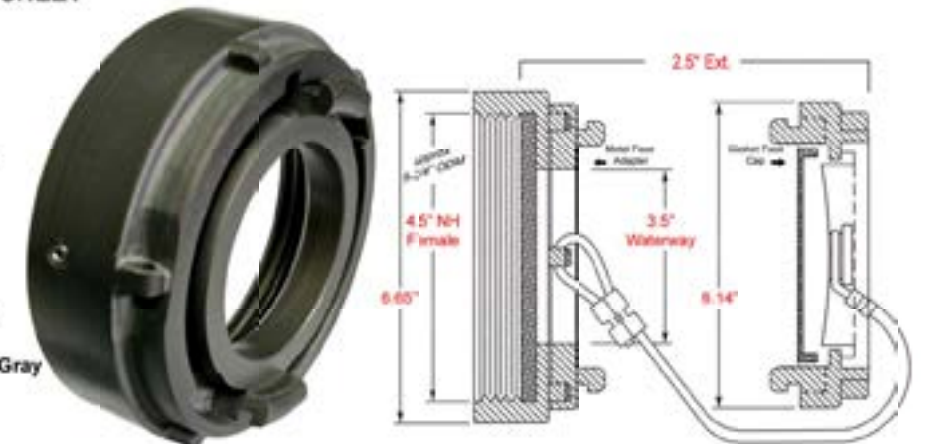

- Hard Anodized to Mil-A-8625f, Type 3, Dark Gray
- 250 psi working pressure

- MADE IN USA

Specify HARRINGTON STORZ: HPHA40-45NH/Cap

Harrington STORZ CONNECT
2630 West 21st Street
Erie, PA 16506
ph. 800-553-0078
info@harrinc.com

HPHA40-45NH/Cap

4" Storz Hydrant Adapter: 4 x 4 1/2" NH Female w/(2) setscrews, Storz Cap and SS Cable

Date: 01/01/23	Weight: 5 lbs.	Specification / Data Sheet
Net to scale	NFPA 1963 COMPLIANT	HPHA