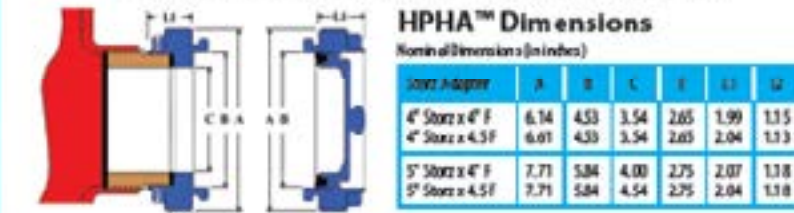

HPHA™ Harrington Permanent Hydrant Adapter™ Storz Metal Face ADAPTER with Cap/Cable for existing Hydrants

HPHA™ Dimensions

Nominal Dimensions (in inches)

Storz Adapter	A	B	C	D	E	F	G	H	I	J
4" Storz x 4" F	6.14	4.53	3.54	2.65	1.99	1.15				
4" Storz x 4.5" F	6.01	4.53	3.54	2.65	2.04	1.13				
5" Storz x 4" F	7.71	5.84	4.00	2.75	2.07	1.18				
5" Storz x 4.5" F	7.71	5.84	4.54	2.75	2.04	1.18				

Nominal Dimensions (in inches)

Storz Cap	A	B	C
4" Storz	6.14	4.53	1.44
5" Storz	7.71	5.84	1.63

HPHA™ only requires the removal of the threaded cap for installation

HPHA™ THREAD-ON: Harrington Permanent Hydrant Adapter™

For retro-fitting existing hydrant threads, this adapter is threaded onto the steamer nozzle and secured permanently with set screws. The cap will not come off at the hands of vandals. Wrench required.